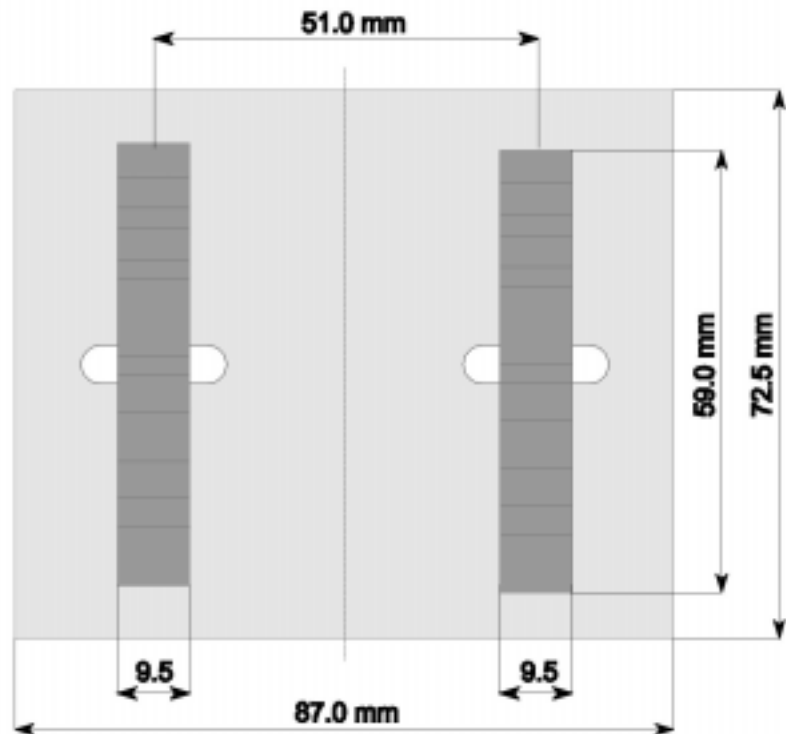

MTG-203

DIN rails mounting adapter

U.O.S ALL DIMENSIONS ARE IN mm
 THE DOCUMENT AND ITS
 CONTENTS ARE THE CONFIDENTIAL
 PROPERTY OF MESCON AND SHALL
 NOT BE REPRODUCED, DISCLOSED
 TO OTHERS, OR USED AS THE
 BASIS FOR THE MANUFACTURE
 OR SALES OF APPARATUS OR
 FOR ANY OTHER PURPOSE
 WITHOUT THE WRITTEN PERMISSION
 OF MESCON.

MESCON TECHNOLOGIES, LTD.

REV	DESCRIPTION	MEMO	DRAWN: SURPIN MARINA		DATA: 29.11.98
			CHECKED:		
			APPROVED: BOLURIAN ITZIK		DATA: 29.11.98
TITLE: MTG-203					
DRAWING STATUS			DRAWING NUMBER		REV
_ PRELIMINARY			SHEET OF SHEETS		
_ ENGINEERING					
_ PRODUCTION					