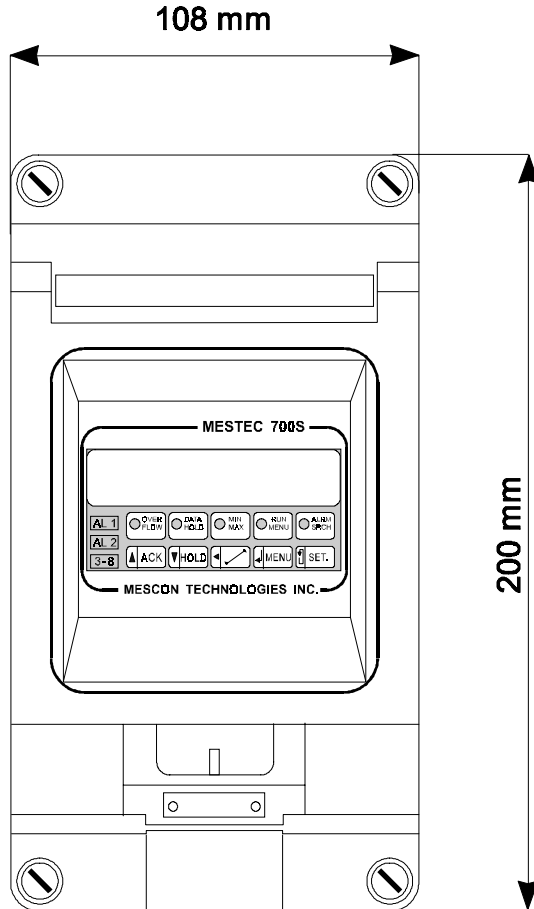

MESTEC 700S

U.O.S ALL DIMENSIONS ARE IN mm
 THE DOCUMENT AND ITS
 CONTENTS ARE THE CONFIDENTIAL
 PROPERTY OF MESCON AND SHALL
 NOT BE REPRODUCED, DISCLOSED
 TO OTHERS, OR USED AS THE
 BASIS FOR THE MANUFACTURE
 OR SALES OF APPARATUS OR
 FOR ANY OTHER PURPOSE
 WITHOUT THE WRITTEN PERMISSION
 OF MESCON.

MESCON TECHNOLOGIES, LTD.

REV	DESCRIPTION	MEMO	DRAWN: SURPIN MARINA		DATA: 25.01.99
			CHECKED:		
			APPROVED: BOLURIAN ITZIK		DATA: 25.01.99
TITLE: MESTEC 700 - mechanical drawing					
DRAWING STATUS		DRAWING NUMBER		REV	
_PRELIMINARY		SHEET OF SHEETS			
_ENGINEERING					
_PRODUCTION					