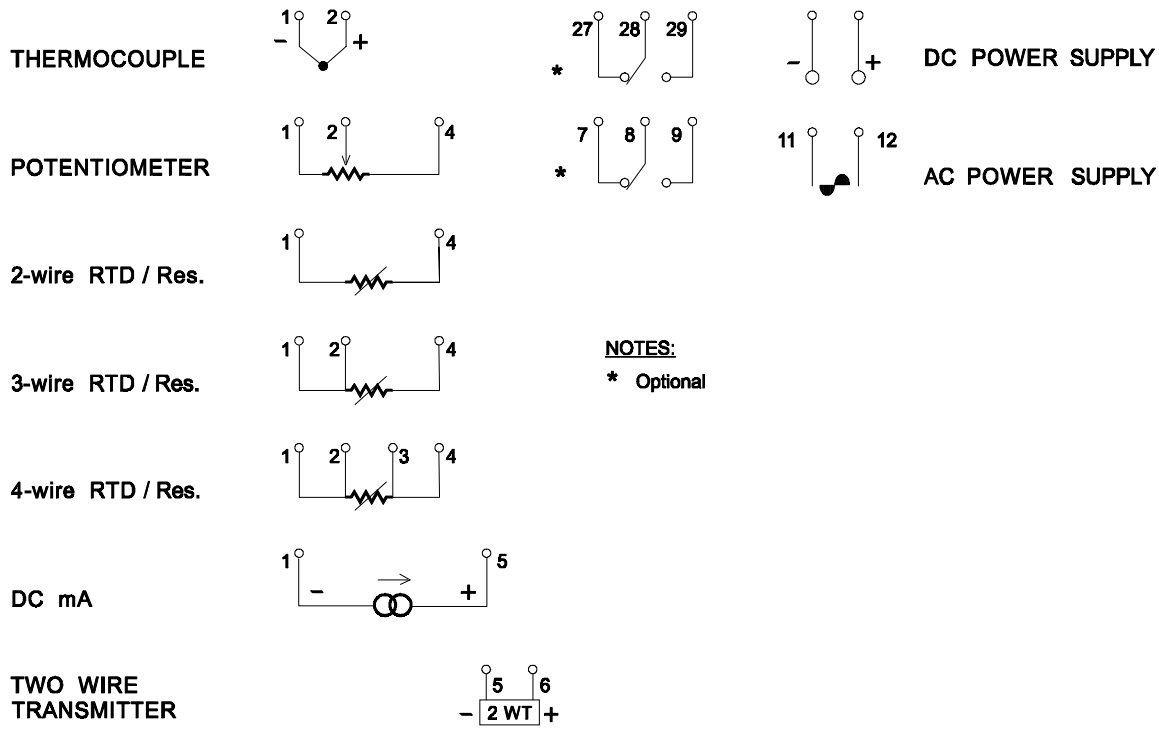

# SPM - 40X WIRING DIAGRAM

U.O.S ALL DIMENSIONS ARE IN mm  
THE DOCUMENT AND ITS  
CONTENTS ARE THE CONFIDENTIAL  
PROPERTY OF MESCON AND SHALL  
NOT BE REPRODUCED, DISCLOSED  
TO OTHERS, OR USED AS THE  
BASIS FOR THE MANUFACTURE  
OR SALES OF APPARATUS OR  
FOR ANY OTHER PURPOSE  
WITHOUT THE WRITTEN PERMISSION  
OF MESCON.

MESCON TECHNOLOGIES, LTD.

REV	DESCRIPTION	MEMO	DRAWN: SURPIN MARINA		DATA: 14.12.98
			CHECKED:		
			APPROVED: BOLURIAN ITZIK		DATA: 14.12.98
TITLE: SPM-40X wiring diagram					
DRAWING STATUS			DRAWING NUMBER		REV
__PRELIMINARY			SHEET OF SHEETS		
__ENGINEERING					
__PRODUCTION					