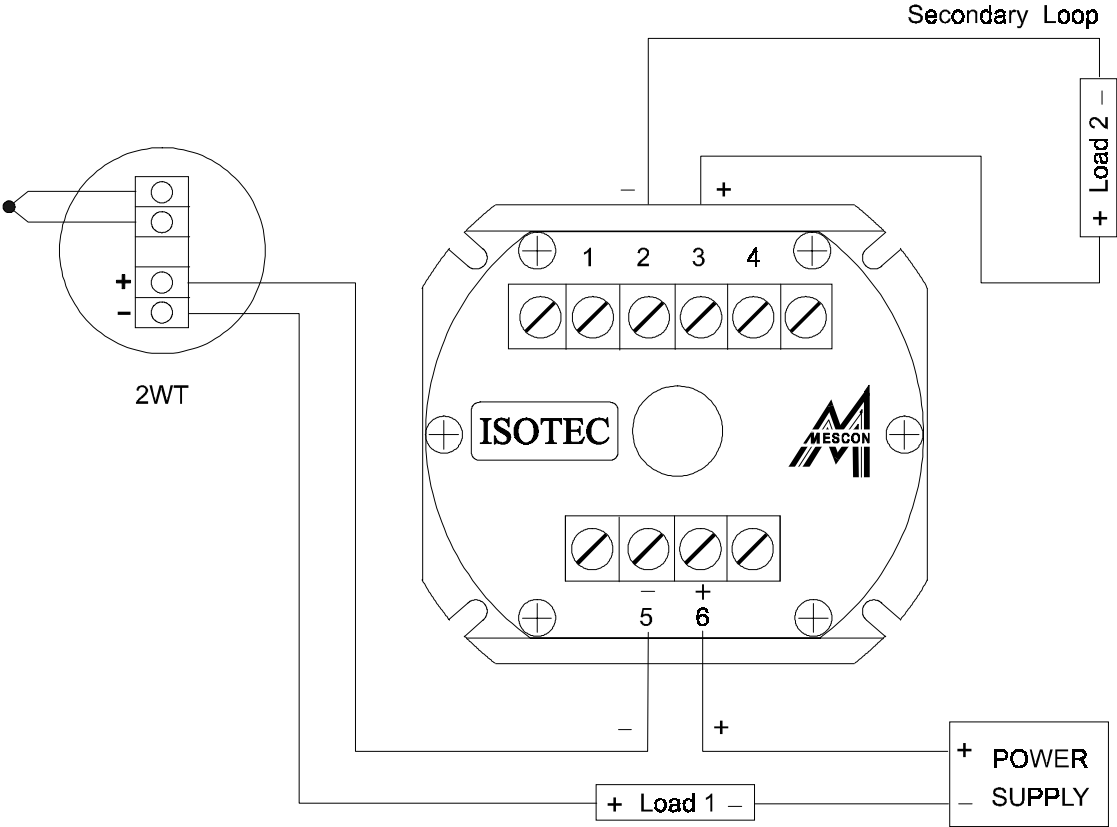

ISOTEC - Wiring diagram

U.O.S ALL DIMENSIONS ARE IN mm
 THE DOCUMENT AND ITS
 CONTENTS ARE THE CONFIDENTIAL
 PROPERTY OF MESCON AND SHALL
 NOT BE REPRODUCED, DISCLOSED
 TO OTHERS, OR USED AS THE
 BASIS FOR THE MANUFACTURE
 OR SALES OF APPARATUS OR
 FOR ANY OTHER PURPOSE
 WITHOUT THE WRITTEN PERMISSION
 OF MESCON.

REV	DESCRIPTION	MEMO	DRAWN: SURPIN MARINA		DATA: 13.01.99
			CHECKED:		
			APPROVED: BOLURIAN ITZIK		DATA: 13.01.99
TITLE: ISOTEC-wiring diagram					
DRAWING STATUS			DRAWING NUMBER		REV
_PRELIMINARY			SHEET OF SHEETS		
_ENGINEERING					
_PRODUCTION					